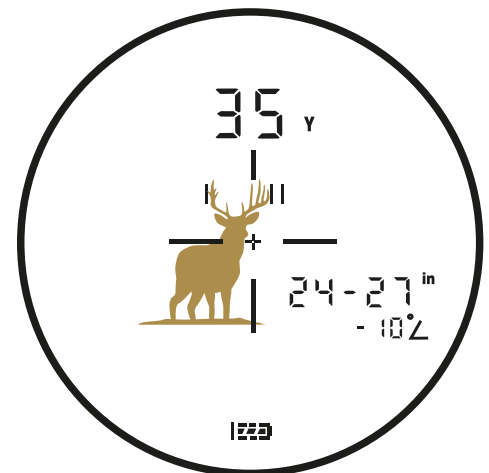

LIGHT TRANSMISSION	GLARE MANAGEMENT	RESOLUTION	OVERALL PERFORMANCE	MAGNIFICATION	EYE PIECE STYLE	WEIGHT (Low to High)	LENGTH (Low to High)	RETICLES AVAILABLE
★ ★ ★ ★ ★	★ ★ ★ ★ ★	★ ★ ★ ★ ★	4.8	27-55x80	Straight and angled models	68.7 oz	5.6-8.2 in	No
★ ★ ★ ★ ☆	★ ★ ★ ★ ★	★ ★ ★ ★ ★	4.5	15-45x65 20-60x85	Straight and angled models	62 oz 78.2 oz	5.6-8.2 in	No
★ ★ ★ ★ ☆	★ ★ ★ ★ ☆	★ ★ ★ ★ ☆	4.08	20-60x60 20-60x80	Angled	60 oz 67 oz	4.8-6.6 in	No

RX-1500i[®] TBR[®]/W

NEW

LIGHTNING FAST WITH DEADLY ACCURATE RIFLE BALLISTICS

Know the exact distance of your next shot with the RX-1500i TBR/W. This rangefinder uses our lightning-fast DNA[®] laser engine and True Ballistic Range/Wind (TBR/W) technology to turn out precisely calculated ranges in even the most extreme terrain. And with the help of its Trophy Scale feature, you'll be able to estimate the rack width of any animal in the field, allowing you to stay above board and out of trouble if you hunt where antler size is a big deal.

FEATURES

- **Provides ballistically calculated ranges for uphill/downhill shooting** using True Ballistic Range/Wind (TBR/W) technology
- **Delivers bright and clear range readings** with a high light transmission black LCD
- **Boasts a 1,500-yard** ranging distance
- **Easily measure game in the field** using Trophy Scale
- **100% waterproof** and extreme climate tested