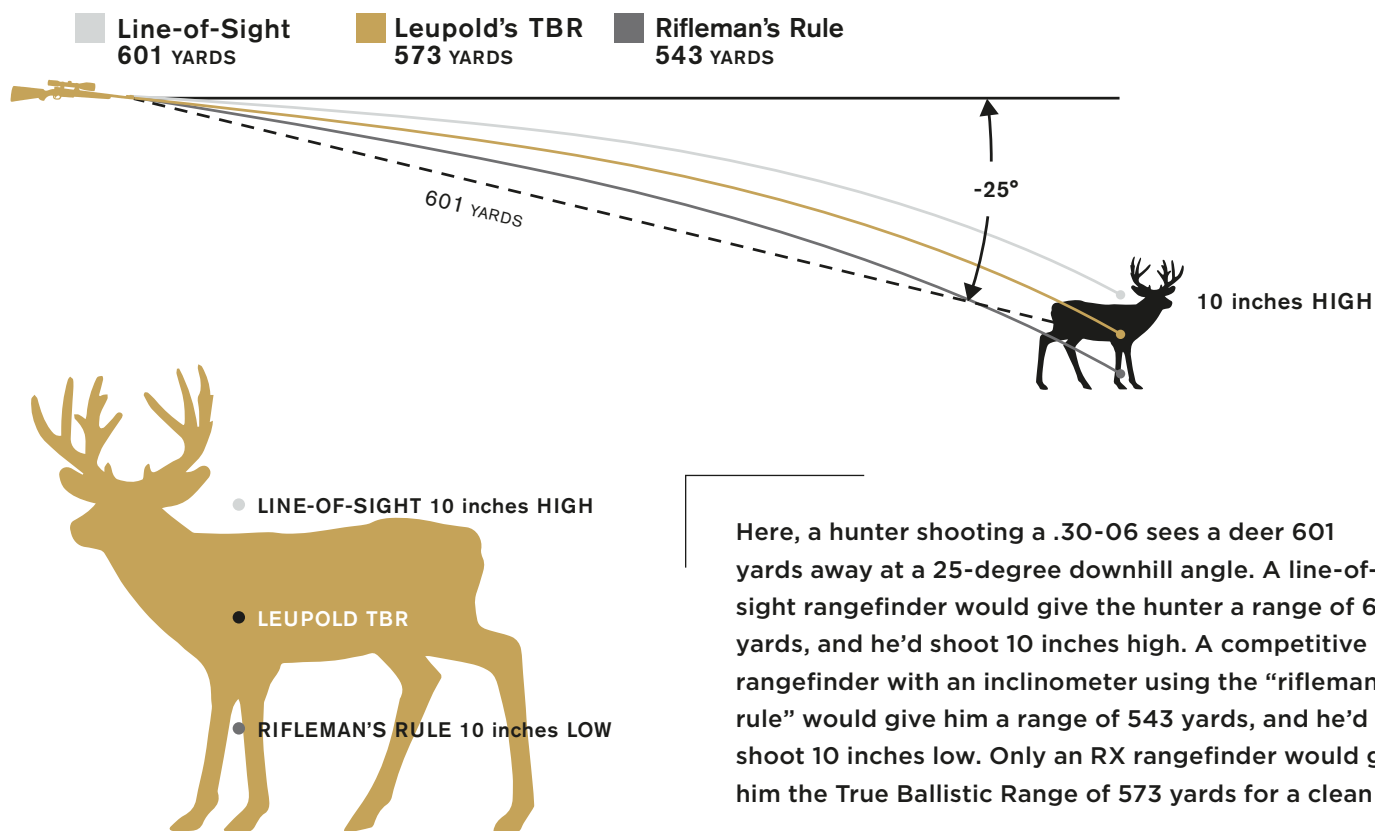

TRUE BALLISTIC RANGE® / WIND TECHNOLOGY

FIRST-SHOT ACCURACY

True Ballistic Range (TBR) has 25 selectable ballistic groups that account for most manufactured and hand-loaded rifle cartridges, so no matter what you shoot, this mode will work for you. Just choose the group that matches your bullet weight and muzzle velocity, and the RX-1500i will display dead-on shoot-to distances that are accurate out to 800 yards. It can even calculate 10-mph wind holds. Without this kind of technology, you could be off by 10 to 15 inches when you start sending rounds farther downrange.

HOW IT WORKS