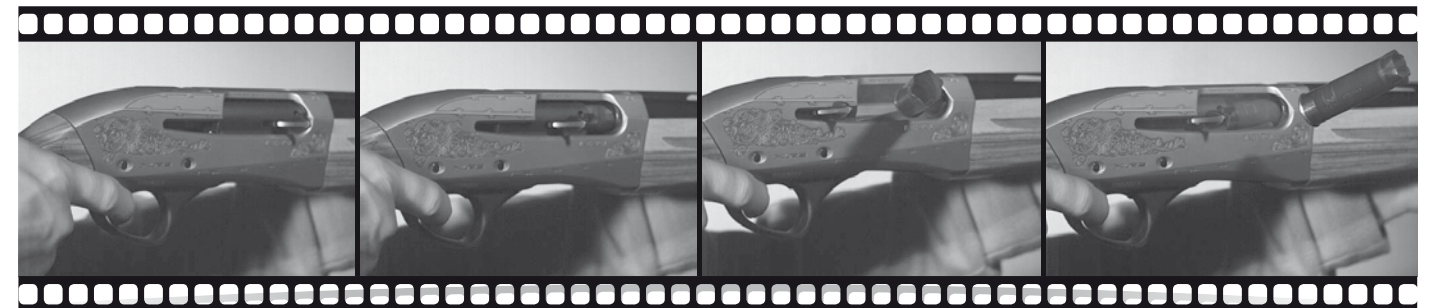

THE FASTEST RELOADING CYCLE

IL CICLO DI RIARMO PIÙ RAPIDO
EL CICLO DE RECARGA MÁS RAPIDO
САМЫЙ БЫСТРЫЙ ЦИКЛ ПЕРЕАРЕАДКИ

5 shotshells in 0,31 second... the fastest competitor is 36 % slower than FABARM!

1. IT 5 cartucce in 0,31 secondi... Il concorrente più veloce è del 36% più lento di Fabarm!
2. ES 5 disparos en 0,31 segundos... el competidor más rápido es un 36% más lento que Fabarm!
3. RU Самый быстрый цикл переарядки: из ружья xlr можно произвести 5 выстрелов за 0,31 секунды, что на 36% быстрее ружей конкурентов!

0,31 SEC.