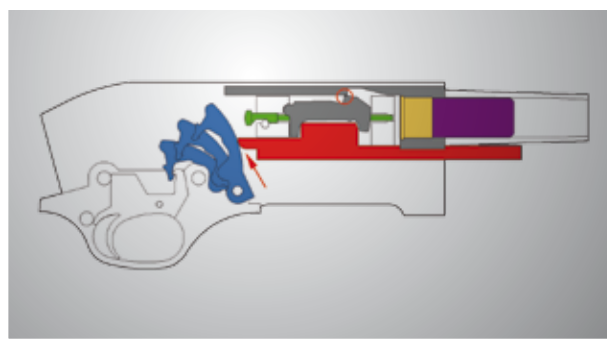

FEATURES & BENEFITS

LAW ENFORCEMENT