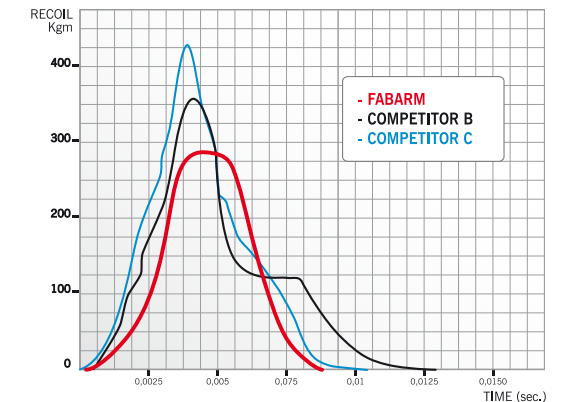

- **PERFECT WITH ALL SHOTSHELLS**
  PERFETTO CON OGNI CARTUCCIA - PERFECTO CON TODO TIPO DE CARTUCHOS BEZOTKAZNO S LYUBYMI PATRONAMI
- **IT REDUCES THE RECOIL**
  RIDUCE IL RINCULO - REDUCE EL RETROCESO - СНИЖЕНИЕ ОТДАЧИ
- **EASY TO CLEAN**
  FACILE DA PULIRE - FACIL DE LIMPIAR - ЛЕГКО ЧИСТИТЬ