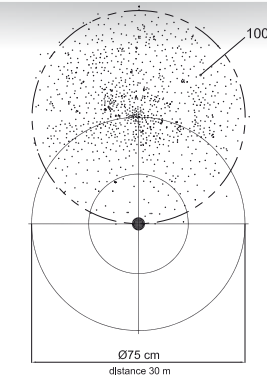

AXIS RS 12 TRAP AT	AXIS RS 12 TRAP AT UNSINGLE
GAUGE	12/2³/₄" (12/70)	12/2³/₄" (12/70)
CHOKES	76/30" - 81/32" EXIS HP (5): CYL - SHORT MEDIUM - LONG - XTREME	86/34" EXIS HP (5): CYL - SHORT MEDIUM - LONG - XTREME
RIB (mm)	13-11 ADJUSTABLE ADJUSTABLE	13-11 ADJUSTABLE ADJUSTABLE
WOOD FINISH	375	375
RECEIVER	OILED	OILED
RECEIVER FINISH	FORGED STEEL	FORGED STEEL
KG	TENIFER	TENIFER
	ADAPTIVE	ADAPTIVE
	3,45 - 3,60	3,45 - 3,60

OPTION : COMBO WITH SECOND 34" UNSINGLE BARREL