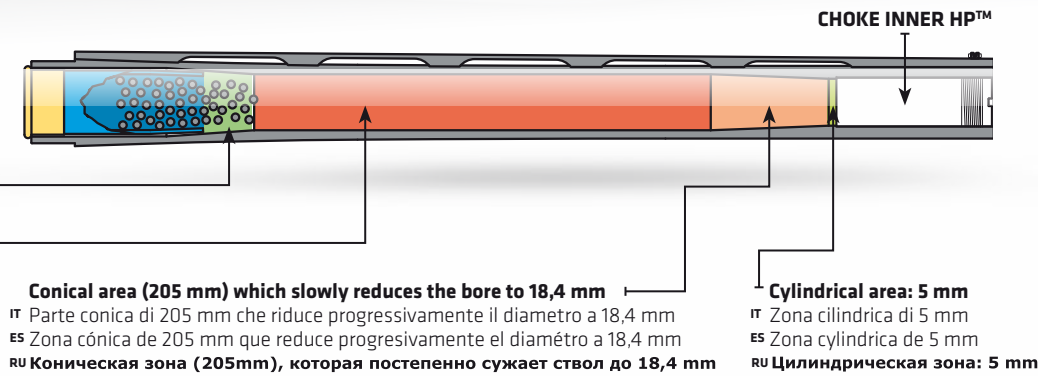

TRIBORE HP

1. **Extra long forcing cone**
   IT Cono di raccordo extra lungo
   ES Cono extra largo
   RU Экстра длинный пультный вход
2. **Over bored area: 18,7 mm**
   IT Zona sovresata: 18,7 mm
   ES Anima: 18,7 mm
   RU Диаметр канала ствола: 18,7 mm