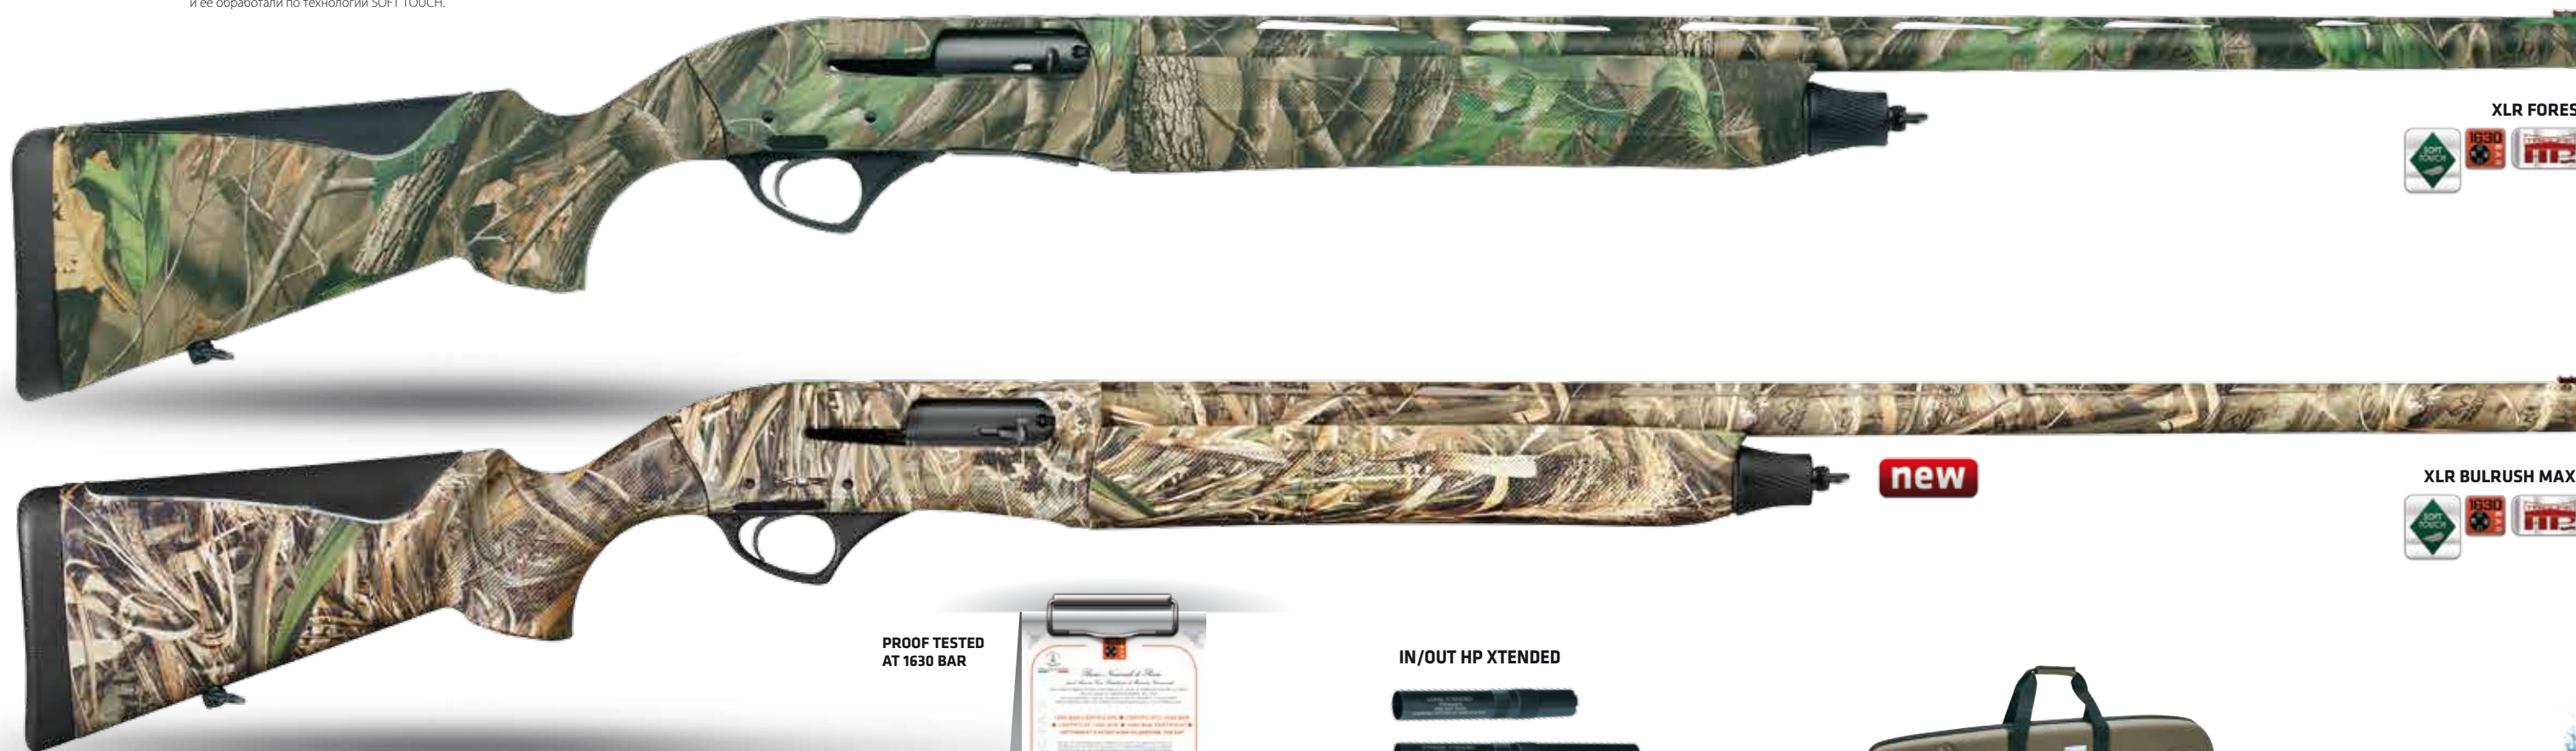

Особое внимание было уделено поверхности захвата, и ее обработали по технологии SOFT TOUCH.

The XLR is designed to perform under hard hunting conditions. With its perfect ergonomic, our SOFT TOUCH™ treatment applied on the stock and forend, the textured gripping surfaces, the XLR feels incredibly comfortable and balanced in your hands. The perfect camouflage patterns for waterfowl, for pigeons or undergrowth hunting party, the TRIBORE HP barrels which are precision drilled from solid bars of steel make these XLR BULRUSH and XLR FOREST just perfect for hunters who are looking for unequalled reliability, efficiency and features.