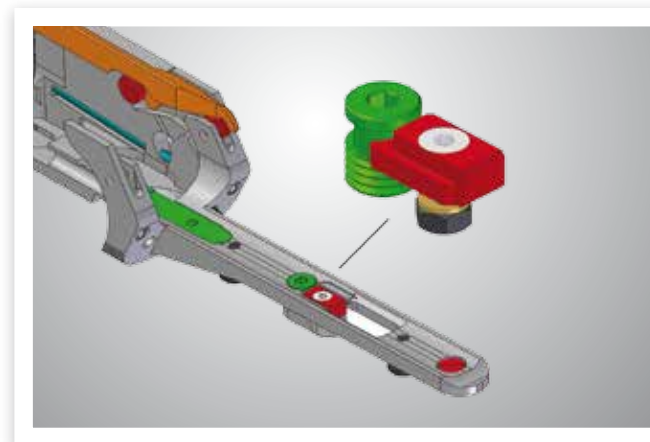

A barrel quality which makes the difference: FABARM is one of the very few shotgun manufacturer that makes its own shotgun barrels. All the tubes are deep drilled from solid bars of nickel chrome molybdenum steel to avoid the inevitable stress build up in the steel by company which cold forges their shotgun tubes.

- IT Una qualità di canna che fa la differenza: FABARM è uno dei pochissimi produttori di fucili che produce le proprie canne. Tutti i tubi sono ottenuti per foratura da barre in acciaio al nickel-cromo-molibdeno per evitare le tensioni generate dalla martellatura a freddo.
- ES La calidad de los cañones marcan la diferencia: FABARM es uno de los pocos fabricantes de escopetas que hace sus cañones en casa. Todos los tubos son perforados a partir de solidas barras de acero níquel cromado molibdeno para evitar el inevitable stress que sufren los tubos cuando son fabricados de otras maneras.
- RU Качество стволов решает все: FABARM – одна из немногих компаний, имеющих собственное ствольное производство. Стволы изготавливают методом глубокой сверловки из единого куска хромомолибденовой стали, что позволяет избежать стрессов металла, которые возникают в том случае, если стволы делают методом холоднойковки.

There is today no shotgun with such long internal choke tubes as FABARM ELOS or AXIS. The INNER HP 82 mm long reduce like no other the stress and friction for maximum pattern and penetration performances.