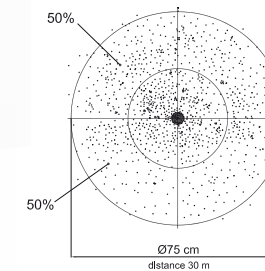

AXIS RS 12 TRAP AT	AXIS RS 12 TRAP AT UNSINGLE
GAUGE	12/2³/₄" (12/70)	12/2³/₄" (12/70)
CHOKES	76/30" - 81/32" EXIS HP (5): CYL - SHORT MEDIUM - LONG - XTREME	86/34" EXIS HP (5): CYL - SHORT MEDIUM - LONG - XTREME
RIB (mm)	13-11 ADJUSTABLE ADJUSTABLE	13-11 ADJUSTABLE ADJUSTABLE
WOOD FINISH	375	375
RECEIVER	OILED	OILED
RECEIVER FINISH	FORGED STEEL	FORGED STEEL
KG	TENIFER	TENIFER
	ADAPTIVE	ADAPTIVE
	3,45 - 3,60	3,45 - 3,60

OPTION : COMBO WITH SECOND 34" UNSINGLE BARREL